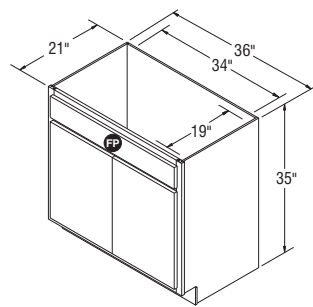

NOTES ✓

- FP = False Panel.
- It may be necessary to modify the corner braces/stretcher rails with some sink applications.

Vanity Console Bases, 30" High, 21" Deep

[‡]Last order date September 25, 2015.

NOTES ✓

- FP = False Panel.
- It may be necessary to modify the corner braces/stretcher rails with some sink applications.

Vanity Console Bases, 35" High, 21" Deep

VCB3635B

[‡]Last order date September 25, 2015.

NOTES ✓

- Half-depth fixed shelf.
- 18" deep Vanities available in Standard construction only, with 5-Piece Drawer front option.

Vanity Bases, 30" High, 18" Deep