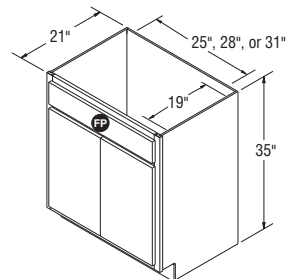

VSB2735B
VSB3035B
VSB3335B