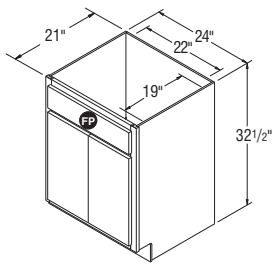

[†]Last order date September 25, 2015.

Vanity Sink Bases, 32 1/2" High, 21" Deep

NOTES ✓

- ▶ FP = False Panel.
- ▶ Recommended for use in vanity designs for ADA compliance with a maximum installed height of 34".
- ▶ It may be necessary to modify the corner braces/stretcher rails with some sink applications.
- ▶ VSB2432.5 has butt doors on all door styles.