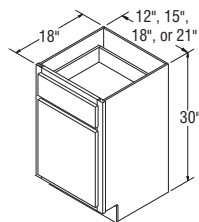

NOTES ✓

- ▶ Half-depth fixed shelf.
- ▶ 18" deep Vanities available in Standard construction only, with 5-Piece Drawer front option.

Vanity Bases, 30" High, 18" Deep

VB1218
VB1518
VB1818
VB2118

Vanity Bases, 30" High, 21" Deep