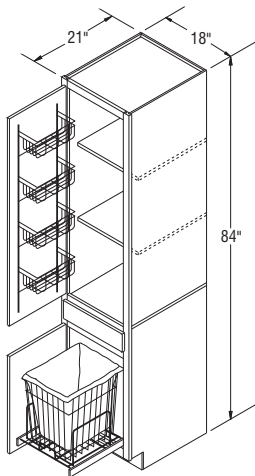

Linen Closets SuperCabinet™ with Removable Hamper, 84" High, 21" Deep

LCD18SC FX *

*Specify L or R on all styles.

NOTES ✓

- Two doors and one drawer.
- Top door will be an Arch in applicable styles.
- Includes two $\frac{3}{4}$ " thick adjustable shelves and 5" deep chrome door rack.
- Drawer front height aligns with standard 35" Base cabinet drawer front.
- Large openings on miter door styles will be two doors doweled together.
- Includes Full Extension removable chrome Pull-Out Hamper with removable cloth liner.