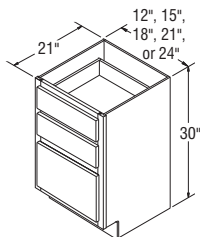

Vanity Three Drawer Bases, 30" High, 21" Deep

VDB12^{FX}
VDB15^{FX}
VDB18^{FX}
VDB21^{FX}
VDB24^{FX}

NOTES ✓

- The bottom drawer box is 6⅜" high for Standard and 7¾" high for Select and APC.
- Raised panel styles - drawer fronts will convert to raised panel;
  Full Overlay - 10¼" or higher
  Partial Overlay - 9⅞" or higher