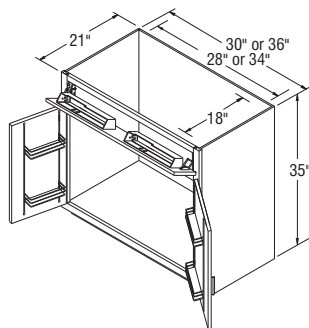

VSB3035STNSB
VSB3635STNSB

[‡]Last order date September 25, 2015.

NOTES ✓

- Both doors will have a chrome and wood two-tiered rack that is 3 3/4" deep.
- Includes two installed tip-out trays.