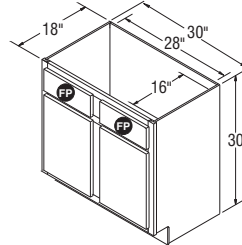

Vanity Sink Bases, 30" High, 18" Deep

NOTES ✓

- FP = False Panel.
- It may be necessary to modify the corner braces/stretcher rails with some sink applications.
- 18" deep Vanities available in Standard construction only, with 5-Piece Drawer front option.
- VSB2418 has butt doors on all door styles.

VSB3018‡

‡Last order date September 25, 2015.