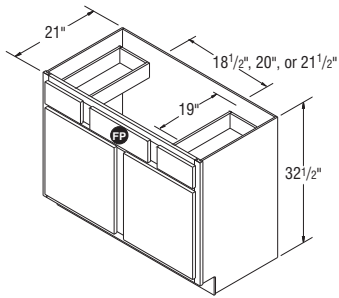

VSB3632.5 FX ‡
VSB3932.5 FX
VSB4232.5 FX