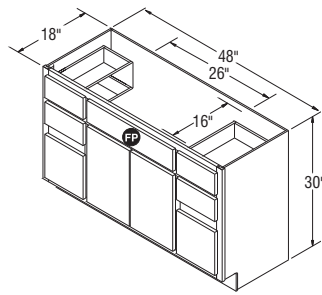

Vanity Door and Drawer Bases, 30" High, 21" Deep

VDD24 FX *

VDD30 FX *
VDD36 FX *

*Specify L or R for which side to locate door.

NOTES ✓

- ▶ FP = False Panel.
- ▶ It may be necessary to modify the corner braces/stretcher rails with some sink applications.
- ▶ Raised panel styles - drawer fronts will convert to raised panel;
Full Overlay - 10¹/₄" or higher
Partial Overlay - 9⁷/₈" or higher

Vanity Door and Drawer Bases, 35" High, 21" Deep

VDD2435 FX *

VDD3035 FX *
VDD3635 FX *

*Specify L or R for which side to locate door.

Vanity Double Drawer Bases, 30" High, 18" Deep

NOTES ✓

VDDB4218

VDDB4818

- ▶ FP = False Panel.
- ▶ 18" deep Vanities available in Standard construction only, with 5-Piece Drawer front option.
- ▶ VDDB4818 has butt doors on all door styles.
- ▶ Raised panel styles - drawer fronts will convert to raised panel; Full Overlay - 10¼" or higher Partial Overlay - 9⅞" or higher