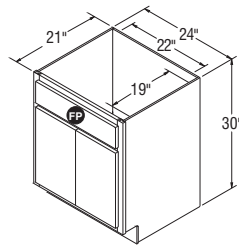

NOTES ✓

- FP = False Panel.
- It may be necessary to modify the corner braces/stretcher rails with some sink applications.
- VSB24 has butt doors on all door styles.

Vanity Sink Bases, 30" High, 21" Deep

VSB24

[†]Last order date September 25, 2015.