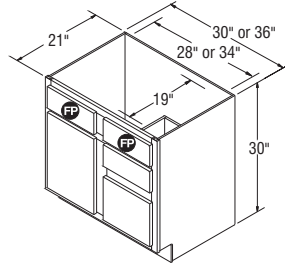

Vanity Door and Drawer Bases, 30" High, 18" Deep

VDD2418*
VDD3018*
VDD3618*

*Specify L or R for which side to locate door.

NOTES ✓

- ▶ FP = False Panel.
- ▶ It may be necessary to modify the corner braces/stretcher rails with some sink applications.
- ▶ Raised panel styles - drawer fronts will convert to raised panel;
Full Overlay - 10¹/₄" or higher
Partial Overlay - 9⁷/₈" or higher

Vanity Door and Drawer Bases, 30" High, 21" Deep

VDD24 FX *

VDD30 FX *
VDD36 FX *

*Specify L or R for which side to locate door.

NOTES ✓

- ▶ FP = False Panel.
- ▶ It may be necessary to modify the corner braces/stretcher rails with some sink applications.
- ▶ Raised panel styles - drawer fronts will convert to raised panel;
Full Overlay - 10¹/₄" or higher
Partial Overlay - 9⁷/₈" or higher