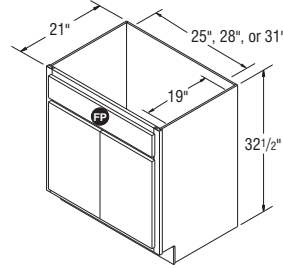

VSB2732.5B
VSB3032.5B
VSB3332.5B