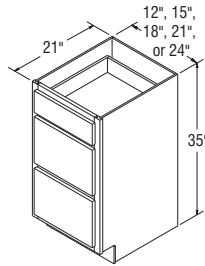

Vanity Three Drawer Bases, 35" High, 21" Deep

- **VDB1235** FX
- **VDB1535** FX
- **VDB1835** FX
- **VDB2135** FX
- **VDB2435** FX

NOTES ✓

- Two adjustable 1/2" thick shelves.
- Must be surface mounted.
- Only available in Standard Construction.