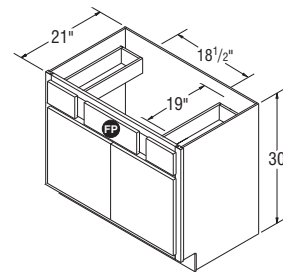

NOTES ✓

- FP = False Panel.
- It may be necessary to modify the corner braces/stretcher rails with some sink applications.
- VSB24 has butt doors on all door styles.

Vanity Sink Bases, 30" High, 21" Deep

VSB36B FX

[†]Last order date September 25, 2015.