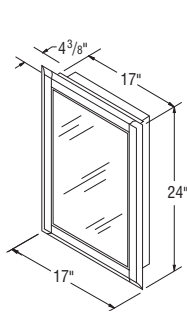

Vanity Medicine Cabinet, 24" High, 17" Wide, 4 3/8" Deep

NOTES ✓

- Interior of cabinet is white for all styles.
- One mirrored door with solid wood frame.
- Can be surface or recess mounted (recess mount recommended for all finishes other than white).
- Box made of white formed plastic
- Includes two adjustable shelves and one adjustable toothbrush shelf (plastic).
- Cabinet is reversible.
- Cut out for recess:
- Not available in Cherry or Hickory.

VMC1724