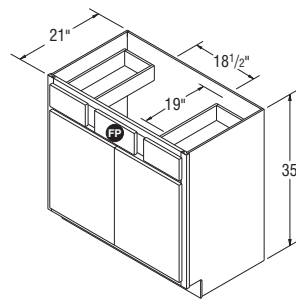

VSB4835 FX
VSB5435 FX
VSB6035 FX

VSB3635B FX