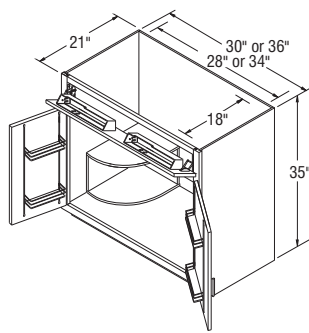

VSB3035STSB
VSB3635STSB

[‡]Last order date September 25, 2015.

NOTES ✓

- Reversible Shelf will be constructed from 3/4" thick laminated furniture board. Shelf shipped secure, can be positioned in left or right corner.
- Both doors will have a chrome and wood two-tiered rack that is 3 3/8" deep.
- Includes two installed tip-out trays in false fronts.
- Quarter round shelf will be natural maple laminate for all styles, including White styles.