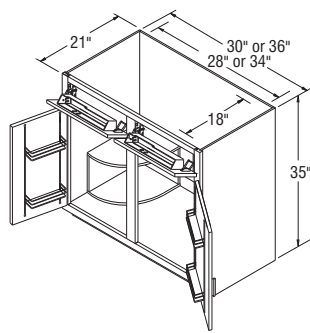

Vanity Sink Base SuperCabinets™ with Reversible Shelf, 35" High, 21" Deep

VSB3035STS[‡]
VSB3635STS[‡]