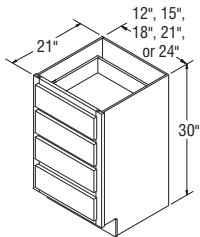

Vanity Four Drawer Bases, 30" High, 21" Deep

VDB12-4^{FX}
VDB15-4^{FX}
VDB18-4^{FX}
VDB21-4^{FX}
VDB24-4^{FX}