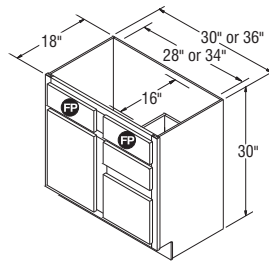

NOTES ✓

- FP = False Panel.
- It may be necessary to modify the corner braces/stretcher rails with some sink applications.
- 18" deep Vanities available in Standard construction only, with 5-Piece Drawer front option.
- Raised panel styles - drawer fronts will convert to raised panel;
  Full Overlay - 10¹/₄" or higher
  Partial Overlay - 9⁷/₈" or higher

Vanity Door and Drawer Bases, 30" High, 18" Deep

VDD2418*
VDD3018*
VDD3618*

*Specify L or R for which side to locate door.

NOTES ✓

- FP = False Panel.
- It may be necessary to modify the corner braces/stretcher rails with some sink applications.
- Raised panel styles - drawer fronts will convert to raised panel;
  Full Overlay - 10¹/₄" or higher
  Partial Overlay - 9⁷/₈" or higher