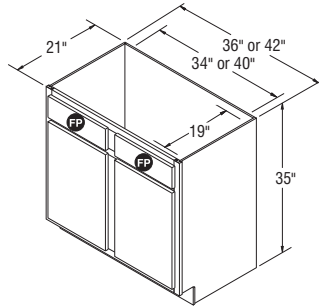

Vanity Console Bases, 35" High, 21" Deep

VCB3635[‡]
VCB4235