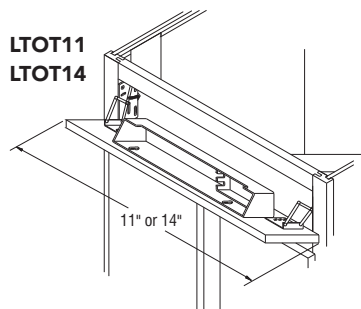

LTOT11
LTOT14

NOTES ✓

- ▶ White plastic storage accessory tray.
- ▶ Kit includes two hinges for installation.
- ▶ If LTOTs are used on full overlay style, it is recommended that a pull be used.
- ▶ See matrix on pages 180-181 to determine which cabinets LTOT will fit.
- ▶ Order under style #010.
- ▶ LTOT11 is 11" (White).
- ▶ LTOT14 is 14" (White).