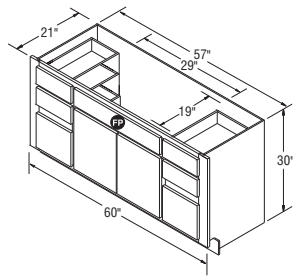

NOTES ✓

- FP = False Panel.
- Cabinet is 57" wide.
- Front frame is 60" wide.
- Front end rails are each 3" and can be trimmed to 1½".
- VDDBT60 has butt doors on all door styles.
- Raised panel styles - drawer fronts will convert to raised panel;
  Full Overlay - 10¼" or higher
  Partial Overlay - 9⅞" or higher

Trimmable Vanity Double Drawer Base, 30" High, 60" Wide, 21" Deep

VDDBT60 FX *