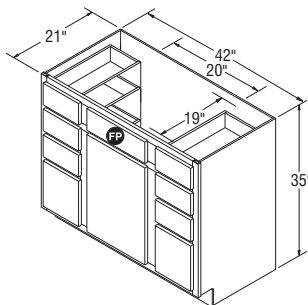

Vanity Double Drawer Bases, 30" High, 21" Deep

NOTES ✓

VDDB42 FX

VDDB48 FX
VDDB60 FX

- ▶ FP = False Panel.
- ▶ VDDB48 and VDDB60 have butt doors on all door styles.
- ▶ Raised panel styles - drawer fronts will convert to raised panel; Full Overlay - 10¼" or higher Partial Overlay - 9⅞" or higher

Vanity Double Drawer Bases, 35" High, 21" Deep

NOTES ✓

VDDB4235 FX

VDDB4835 FX
VDDB6035 FX

- ▶ FP = False Panel.
- ▶ VDDB4835 and VDDB6035 have butt doors on all door styles.
- ▶ Raised panel styles - drawer fronts will convert to raised panel; Full Overlay - 10¼" or higher Partial Overlay - 9⅞" or higher