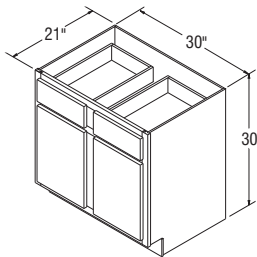

NOTES ✓

- ▶ Half-depth fixed shelf.
- ▶ 18" deep Vanities available in Standard construction only, with 5-Piece Drawer front option.

Vanity Bases, 30" High, 18" Deep

VB1218
VB1518
VB1818
VB2118

Vanity Bases, 30" High, 21" Deep

NOTES ✓

- ▶ Half-depth fixed shelf.
- ▶ VB24 has butt doors on all door styles.

VB12 ^{FX}
VB15 ^{FX}
VB18 ^{FX}
VB21 ^{FX}

VB24 ^{FX}

VB30 ^{FX ‡}

VB30B ^{FX}

‡Last order date September 25, 2015.

Vanity Bases, 35" High, 21" Deep

NOTES ✓

- ▶ Half-depth fixed shelf.
- ▶ VB2435 has butt doors on all door styles.

VB1235 ^{FX}
VB1535 ^{FX}
VB1835 ^{FX}
VB2135 ^{FX}

VB2435 ^{FX}

VB3035 ^{FX ‡}

VB3035B ^{FX}

‡Last order date September 25, 2015.