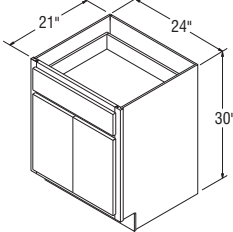

NOTES ✓

- ▶ Half-depth fixed shelf.
- ▶ 18" deep Vanities available in Standard construction only, with 5-Piece Drawer front option.

Vanity Bases, 30" High, 18" Deep

VB1218
VB1518
VB1818
VB2118

Vanity Bases, 30" High, 21" Deep

NOTES ✓

- ▶ Half-depth fixed shelf.
- ▶ VB24 has butt doors on all door styles.

VB12 ^{FX}
VB15 ^{FX}
VB18 ^{FX}
VB21 ^{FX}

VB24 ^{FX}

VB30 ^{FX ‡}

VB30B ^{FX}

‡Last order date September 25, 2015.

Vanity Bases, 35" High, 21" Deep