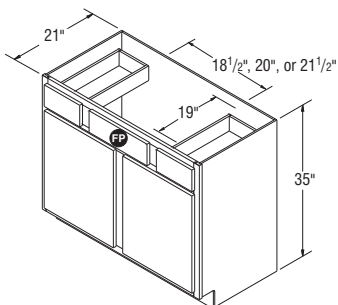

VSB3635 FX †
VSB3935 FX
VSB4235 FX