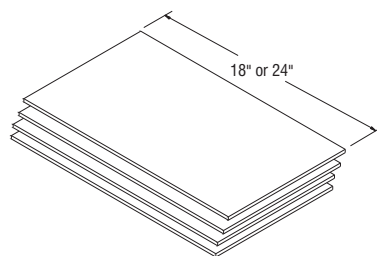

Linen Closet Shelf Kits

LKS18C
LKS18CWH
LKS24C
LKS24CWH

NOTES ✓

- Four shelves with clips.
- Shelves can be trimmed in the field to accommodate 18" deep linen closets.
- Natural maple laminate or specify LKS_ _WH to match white interiors.
- Order under style #010.
- Dimensions:
  LKS18/LKS18WH – 1/2" T x 16 1/2" W x 20 3/16" D
  LKS24/LKS24WH – 1/2" T x 22 1/2" W x 20 3/16" D