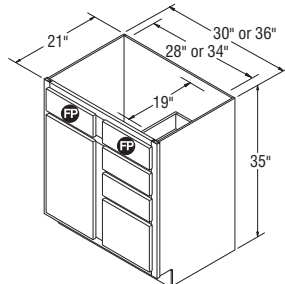

Vanity Door and Drawer Bases, 35" High, 21" Deep

VDD2435 FX *

VDD3035 FX *
VDD3635 FX *

*Specify L or R for which side to locate door.