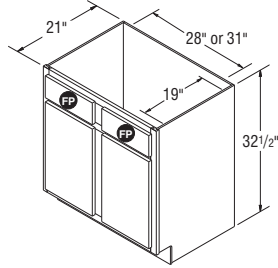

VSB3032.5‡
VSB3332.5‡