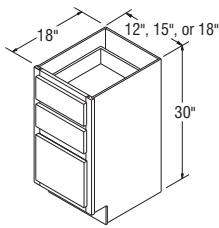

Vanity Three Drawer Bases, 30" High, 18" Deep

VDB1218
VDB1518
VDB1818

NOTES ✓

- 18" deep Vanities available in Standard construction only, with 5-Piece Drawer front option.
- Raised panel styles - drawer fronts will convert to raised panel;
  Full Overlay - 10¼" or higher
  Partial Overlay - 9⅞" or higher
- The bottom drawer box is 6⅜" high for Standard and 7¾" high for Select and APC.