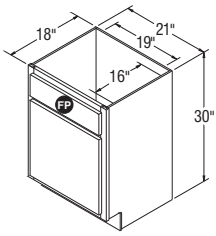

NOTES ✓

- ▶ FP = False Panel.
- ▶ Cabinet is 57" wide.
- ▶ Front frame is 60" wide.
- ▶ Front end rails are each 3" and can be trimmed to 1½".
- ▶ VDDBT60 has butt doors on all door styles.
- ▶ Raised panel styles - drawer fronts will convert to raised panel;
Full Overlay - 10¼" or higher
Partial Overlay - 9⅞" or higher

Trimmable Vanity Double Drawer Base, 30" High, 60" Wide, 21" Deep

VDDBT60 FX *

*Not available in full overlay door styles.

NOTES ✓

- ▶ 16" wide and 14" deep space for sink opening.
- ▶ One full height door.
- ▶ It may be necessary to modify the corner braces/stretcher rails with some sink applications.
- ▶ 16" deep Vanities available in Standard Construction only.

Vanity Sink Base, 30" High, 18" Wide, 16" Deep

VSB1816

Vanity Sink Bases, 30" High, 18" Deep

NOTES ✓

- ▶ FP = False Panel.
- ▶ It may be necessary to modify the corner braces/stretcher rails with some sink applications.
- ▶ 18" deep Vanities available in Standard construction only, with 5-Piece Drawer front option.
- ▶ VSB2418 has butt doors on all door styles.