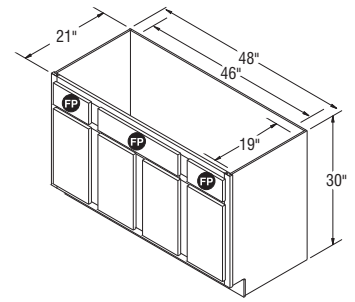

NOTES ✓

- ▶ FP = False Panel.
- ▶ It may be necessary to modify the corner braces/stretcher rails with some sink applications.

Vanity Console Bases, 30" High, 21" Deep

VCB36[‡]
VCB42

VCB36B

VCB48

[‡]Last order date September 25, 2015.