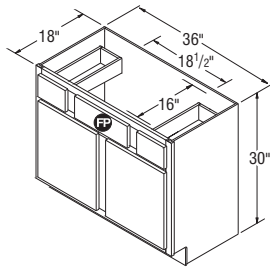

Vanity Sink Bases, 30" High, 18" Deep

NOTES ✓

- FP = False Panel.
- It may be necessary to modify the corner braces/stretcher rails with some sink applications.
- 18" deep Vanities available in Standard construction only, with 5-Piece Drawer front option.
- VSB2418 has butt doors on all door styles.

VSB3618‡

‡Last order date September 25, 2015.