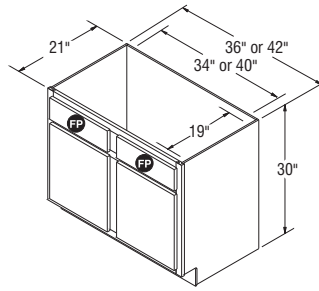

NOTES ✓

- ▶ FP = False Panel.
- ▶ It may be necessary to modify the corner braces/stretcher rails with some sink applications.

Vanity Console Bases, 30" High, 21" Deep

VCB36[‡]
VCB42

VCB36B

VCB48

[‡]Last order date September 25, 2015.