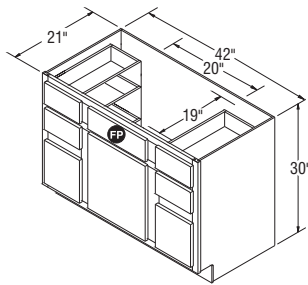

Vanity Double Drawer Bases, 30" High, 21" Deep

NOTES ✓

VDDB42 FX