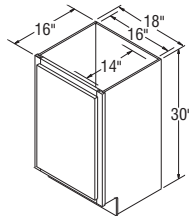

NOTES ✓

- ▶ FP = False Panel.
- ▶ Cabinet is 57" wide.
- ▶ Front frame is 60" wide.
- ▶ Front end rails are each 3" and can be trimmed to 1½".
- ▶ VDDBT60 has butt doors on all door styles.
- ▶ Raised panel styles - drawer fronts will convert to raised panel;
Full Overlay - 10¼" or higher
Partial Overlay - 9⅞" or higher

Trimmable Vanity Double Drawer Base, 30" High, 60" Wide, 21" Deep

VDDBT60 FX *

*Not available in full overlay door styles.

NOTES ✓

- ▶ 16" wide and 14" deep space for sink opening.
- ▶ One full height door.
- ▶ It may be necessary to modify the corner braces/stretcher rails with some sink applications.
- ▶ 16" deep Vanities available in Standard Construction only.

Vanity Sink Base, 30" High, 18" Wide, 16" Deep

VSB1816

Vanity Sink Bases, 30" High, 18" Deep

NOTES ✓

- ▶ FP = False Panel.
- ▶ It may be necessary to modify the corner braces/stretcher rails with some sink applications.
- ▶ 18" deep Vanities available in Standard construction only, with 5-Piece Drawer front option.
- ▶ VSB2418 has butt doors on all door styles.