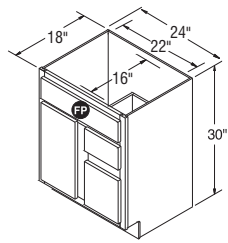

NOTES ✓

- FP = False Panel.
- It may be necessary to modify the corner braces/stretcher rails with some sink applications.
- 18" deep Vanities available in Standard construction only, with 5-Piece Drawer front option.
- Raised panel styles - drawer fronts will convert to raised panel;
  Full Overlay - 10¹/₄" or higher
  Partial Overlay - 9⁷/₈" or higher

Vanity Door and Drawer Bases, 30" High, 18" Deep

VDD2418*
VDD3018*
VDD3618*

*Specify L or R for which side to locate door.

NOTES ✓

- FP = False Panel.
- It may be necessary to modify the corner braces/stretcher rails with some sink applications.
- Raised panel styles - drawer fronts will convert to raised panel;
  Full Overlay - 10¹/₄" or higher
  Partial Overlay - 9⁷/₈" or higher