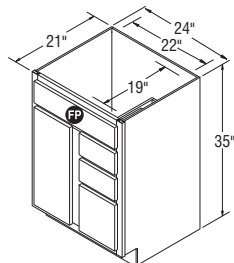

Vanity Door and Drawer Bases, 35" High, 21" Deep

VDD2435 FX *

VDD3035 FX *
VDD3635 FX *

*Specify L or R for which side to locate door.