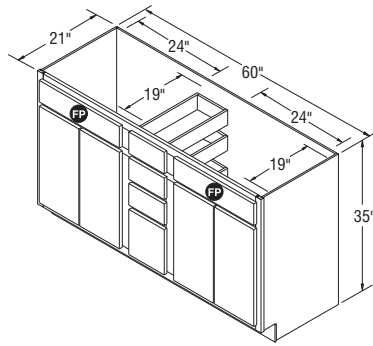

NOTES ✓

- FP = False Panel.
- Four doors (two butt each end), four center drawers, two false drawer fronts, 24" wide (each side) and 19" deep space for sink opening (each side).
- It may be necessary to modify the corner braces/stretcher rails with some sink applications.
- Raised panel styles - drawer fronts will convert to raised panel;
  Full Overlay - 10¼" or higher
  Partial Overlay - 9⅞" or higher

Vanity Sink Drawer Base, 35" High, 60" Wide, 21" Deep

VSD6035 FX

NOTES ✓

- FP = False Panel.
- Four doors (two butt each end), three center drawers, two false drawer fronts, 18" wide (each side) and 19" deep space for sink opening (each side).
- Cabinet is 57" wide.
- Front frame is 60" wide.
- Front end rails are each 3" and can be trimmed 1½" each.
- Raised panel styles - drawer fronts will convert to raised panel;
  Full Overlay - 10¼" or higher
  Partial Overlay - 9⅞" or higher