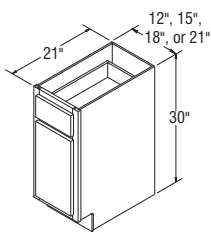

NOTES ✓

- ▶ Half-depth fixed shelf.
- ▶ 18" deep Vanities available in Standard construction only, with 5-Piece Drawer front option.

Vanity Bases, 30" High, 18" Deep

VB1218
VB1518
VB1818
VB2118

Vanity Bases, 30" High, 21" Deep

NOTES ✓

- ▶ Half-depth fixed shelf.
- ▶ VB24 has butt doors on all door styles.

VB12 ^{FX}
VB15 ^{FX}
VB18 ^{FX}
VB21 ^{FX}

VB24 ^{FX}

VB30 ^{FX ‡}

VB30B ^{FX}

‡Last order date September 25, 2015.

Vanity Bases, 35" High, 21" Deep