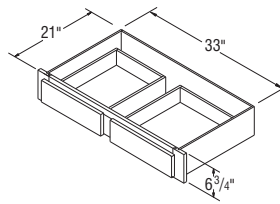

VDT36 ^{FX}

NOTES ✓

- Two doors and one drawer.
- Top door will be an Arch in applicable styles.
- Upper doors cannot be cut for glass.
- Includes ¾" thick adjustable shelves, two in top section, one in bottom section and one fixed shelf.
- Drawer front height aligns with 35" Vanity/Base cabinet drawer fronts.
- Large openings on miter door styles will be two doors doweled together.
- 18" deep Vanities available in Standard construction only, with 5-Piece Drawer front option.
- TKIT not available.