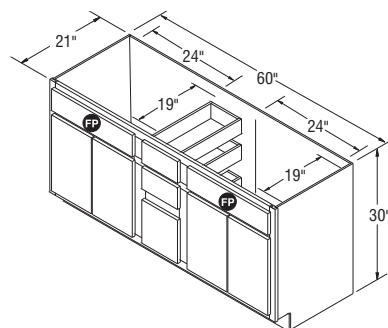

Vanity Sink Drawer Base, 30" High, 60" Wide, 21" Deep

VSDB60^{FX}

NOTES ✓

- FP = False Panel.
- Four doors (two butt each end), three center drawers, two false drawer fronts, 24" wide (each side) and 19" deep space for sink opening (each side).
- It may be necessary to modify the corner braces/stretcher rails with some sink applications.
- Raised panel styles - drawer fronts will convert to raised panel;
  Full Overlay - 10 1/4" or higher
  Partial Overlay - 9 7/8" or higher