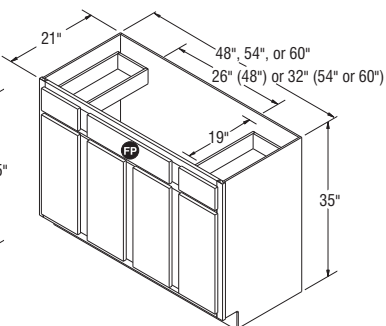

VSB4835 FX
VSB5435 FX
VSB6035 FX

[†]Last order date September 25, 2015.