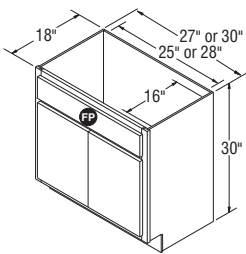

**VSB2718B
VSB3018B**