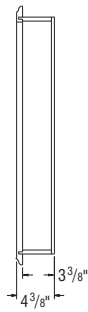

SIDE VIEW

Vanity Tri-View Medicine Cabinet, 32" High, 4" Deep

NOTES ✓

- Three mirrored doors.
- Solid wood face frame.
- Can be surface or recess mounted.
- Chrome touch latches and hinges are used on doors.
- Box exterior matches face frame.
- Three fixed shelves.
- Cut out for recess:
  - VTMC2432 – 21 5/8" W x 3 15/16" D x 29 3/8" H.
  - VTMC3032 – 27 5/8" W x 3 15/16" D x 29 3/8" H.
  - VTMC3632 – 33 5/8" W x 3 15/16" D x 29 3/8" H.
  - VTMC4832 – 45 5/8" W x 3 15/16" D x 29 3/8" H.