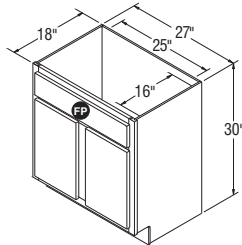

Vanity Sink Bases, 30" High, 18" Deep

NOTES ✓

- FP = False Panel.
- It may be necessary to modify the corner braces/stretcher rails with some sink applications.
- 18" deep Vanities available in Standard construction only, with 5-Piece Drawer front option.
- VSB2418 has butt doors on all door styles.

VSB2718‡

‡Last order date September 25, 2015.