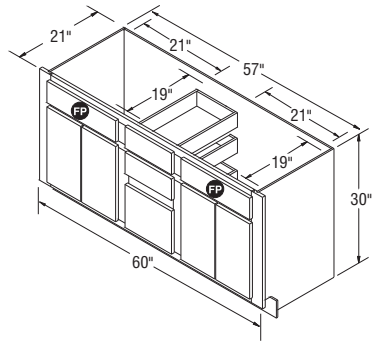

Trimmable Vanity Sink Drawer Base, 30" High, 60" Wide, 21" Deep

VSD60 FX *

*Not available in full overlay door styles

NOTES ✓

- 18" deep Vanities available in Standard construction only, with 5-Piece Drawer front option.