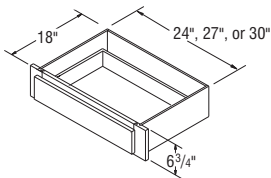

Vanity Drawers Trimmable, 18" Deep (Trimmable 3")

VDT2718
VDT3018
VDT3318