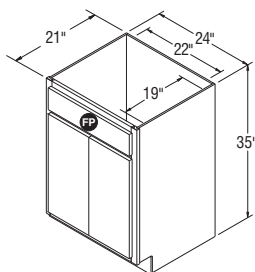

NOTES ✓

- FP = False Panel.
- It may be necessary to modify the corner braces/stretcher rails with some sink applications.
- VSB2435 has butt doors on all door styles.

Vanity Sink Bases, 35" High, 21" Deep

VSB2435

[†]Last order date September 25, 2015.