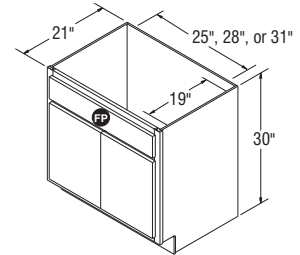

**VSB27B
VSB30B
VSB33B**