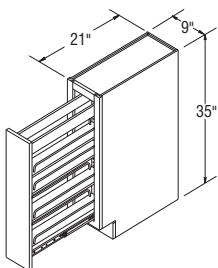

NOTES ✓

- ▶ Half-depth fixed shelf.
- ▶ VB24 has butt doors on all door styles.

VB12 ^{FX}
VB15 ^{FX}
VB18 ^{FX}
VB21 ^{FX}

VB24 ^{FX}

VB30 ^{FX ‡}

VB30B ^{FX}

‡Last order date September 25, 2015.

Vanity Bases, 35" High, 21" Deep

NOTES ✓

- ▶ Half-depth fixed shelf.
- ▶ VB2435 has butt doors on all door styles.

VB1235 ^{FX}
VB1535 ^{FX}
VB1835 ^{FX}
VB2135 ^{FX}

VB2435 ^{FX}

VB3035 ^{FX ‡}

VB3035B ^{FX}

‡Last order date September 25, 2015.

Vanity Base Pull-Out, 35" High, 9" Wide, 21" Deep

NOTES ✓

- ▶ Features a wood Pull-Out unit with adjustable shelves, chrome rail sides, and Full Extension guides.
- ▶ Nantucket and Grayson VBP0935 cabinet doors utilize recessed center panels.