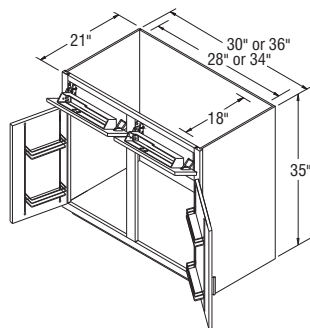

Vanity Sink Base SuperCabinets™, 35" High, 21" Deep

VSB3035STNS[‡]
VSB3635STNS[‡]