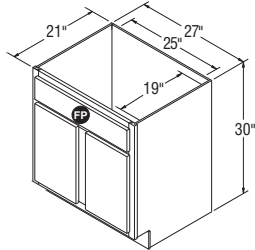

NOTES ✓

- FP = False Panel.
- It may be necessary to modify the corner braces/stretcher rails with some sink applications.
- VSB24 has butt doors on all door styles.

Vanity Sink Bases, 30" High, 21" Deep

VSB27[†]

[†]Last order date September 25, 2015.