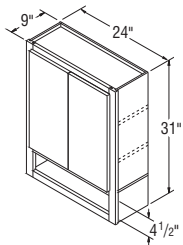

NOTES ✓

- ▶ Must be recess mounted; exterior not finished.
- ▶ Cut out dimensions: 13⁷/₈" W x 18⁵/₈" H x 3³/₈" D
- ▶ Only available in Standard Construction.
- ▶ Includes fixed shelf.

Vanity Tank Topper, 31" High, 24" Wide, 9" Deep