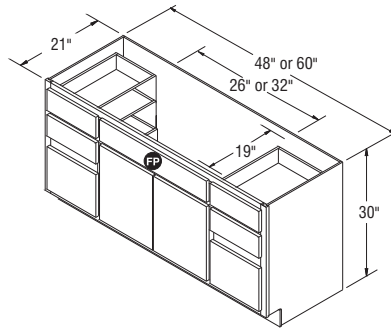

VDDB48 FX
VDDB60 FX

- FP = False Panel.
- VDDB48 and VDDB60 have butt doors on all door styles.
- Raised panel styles - drawer fronts will convert to raised panel; Full Overlay - 10¼" or higher Partial Overlay - 9⅞" or higher