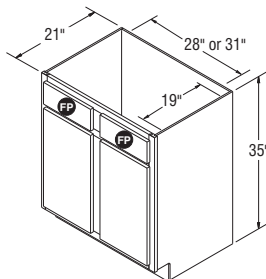

VSB3035[†]
VSB3335[†]