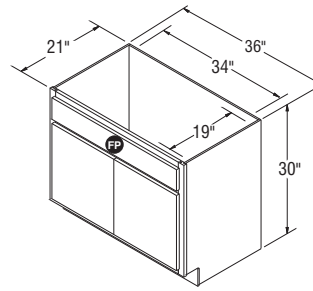

NOTES ✓

- ▶ FP = False Panel.
- ▶ It may be necessary to modify the corner braces/stretcher rails with some sink applications.

Vanity Console Bases, 30" High, 21" Deep

VCB36[‡]
VCB42

VCB36B

VCB48

[‡]Last order date September 25, 2015.