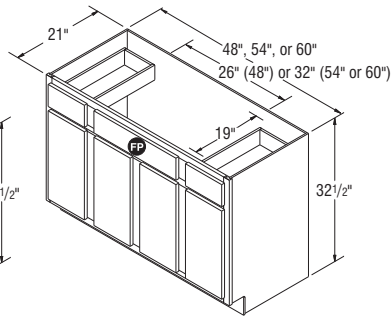

VSB4832.5 FX
VSB5432.5 FX
VSB6032.5 FX

‡Last order date September 25, 2015.