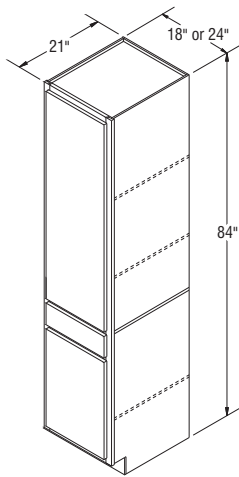

Vanity Double Drawer Bases, 35" High, 21" Deep

NOTES ✓

VDDB4235 FX

VDDB4835 FX
VDDB6035 FX

- ▶ FP = False Panel.
- ▶ VDDB4835 and VDDB6035 have butt doors on all door styles.
- ▶ Raised panel styles - drawer fronts will convert to raised panel; Full Overlay - 10¼" or higher Partial Overlay - 9⅞" or higher

Vanity Sink Drawer Base, 35" High, 60" Wide, 21" Deep

VSD6035 FX

NOTES ✓

- ▶ FP = False Panel.
- ▶ Four doors (two butt each end), three center drawers, two false drawer fronts, 18" wide (each side) and 19" deep space for sink opening (each side).
- ▶ Cabinet is 57" wide.
- ▶ Front frame is 60" wide.
- ▶ Front end rails are each 3" and can be trimmed 1½" each.
- ▶ Raised panel styles - drawer fronts will convert to raised panel;
Full Overlay - 10¼" or higher
Partial Overlay - 9⅞" or higher

NOTES ✓

- ▶ Must be recess mounted; exterior not finished.
- ▶ Cut out dimensions: 13⁷/₈" W x 18⁵/₈" H x 3³/₈" D
- ▶ Only available in Standard Construction.
- ▶ Includes fixed shelf.

Vanity Tank Topper, 31" High, 24" Wide, 9" Deep

Linen Closets with Drawer, 84" High, 18" Deep

LCD1818 *
LCD2418 *

*Specify L or R on all styles.

Linen Closets with Drawer, 84" High, 21" Deep

LCD18 FX *

LCD24 FX *

*Specify L or R on all styles.

NOTES ✓