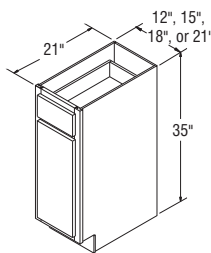

NOTES ✓

- ▶ Half-depth fixed shelf.
- ▶ VB24 has butt doors on all door styles.

VB12 ^{FX}
VB15 ^{FX}
VB18 ^{FX}
VB21 ^{FX}

VB24 ^{FX}

VB30 ^{FX ‡}

VB30B ^{FX}

‡Last order date September 25, 2015.

Vanity Bases, 35" High, 21" Deep

NOTES ✓

- ▶ Half-depth fixed shelf.
- ▶ VB2435 has butt doors on all door styles.

VB1235 ^{FX}
VB1535 ^{FX}
VB1835 ^{FX}
VB2135 ^{FX}

VB2435 ^{FX}

VB3035 ^{FX ‡}

VB3035B ^{FX}

‡Last order date September 25, 2015.