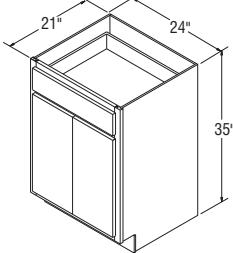

NOTES ✓

- ▶ Half-depth fixed shelf.
- ▶ 18" deep Vanities available in Standard construction only, with 5-Piece Drawer front option.

Vanity Bases, 30" High, 18" Deep

VB1218
VB1518
VB1818
VB2118

Vanity Bases, 30" High, 21" Deep

NOTES ✓

- ▶ Half-depth fixed shelf.
- ▶ VB24 has butt doors on all door styles.

VB12 ^{FX}
VB15 ^{FX}
VB18 ^{FX}
VB21 ^{FX}

VB24 ^{FX}

VB30 ^{FX ‡}

VB30B ^{FX}

‡Last order date September 25, 2015.

Vanity Bases, 35" High, 21" Deep

NOTES ✓

- ▶ Half-depth fixed shelf.
- ▶ VB2435 has butt doors on all door styles.

VB1235 ^{FX}
VB1535 ^{FX}
VB1835 ^{FX}
VB2135 ^{FX}

VB2435 ^{FX}

VB3035 ^{FX ‡}

VB3035B ^{FX}

‡Last order date September 25, 2015.

Vanity Base Pull-Out, 35" High, 9" Wide, 21" Deep

NOTES ✓

- ▶ Features a wood Pull-Out unit with adjustable shelves, chrome rail sides, and Full Extension guides.
- ▶ Nantucket and Grayson VBP0935 cabinet doors utilize recessed center panels.