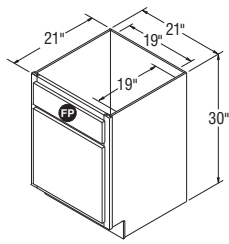

Trimmable Vanity Double Drawer Base, 30" High, 60" Wide, 21" Deep

VDDBT60 FX *

*Not available in full overlay door styles.

NOTES ✓

- ▶ 16" wide and 14" deep space for sink opening.
- ▶ One full height door.
- ▶ It may be necessary to modify the corner braces/stretcher rails with some sink applications.
- ▶ 16" deep Vanities available in Standard Construction only.

Vanity Sink Base, 30" High, 18" Wide, 16" Deep

VSB1816

Vanity Sink Bases, 30" High, 18" Deep

NOTES ✓

- ▶ FP = False Panel.
- ▶ It may be necessary to modify the corner braces/stretcher rails with some sink applications.
- ▶ 18" deep Vanities available in Standard construction only, with 5-Piece Drawer front option.
- ▶ VSB2418 has butt doors on all door styles.

NOTES ✓

- ▶ FP = False Panel.
- ▶ It may be necessary to modify the corner braces/stretcher rails with some sink applications.
- ▶ VSB24 has butt doors on all door styles.

Vanity Sink Bases, 30" High, 21" Deep