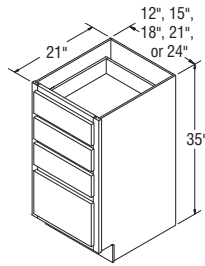

NOTES ✓

- Raised panel styles - drawer fronts will convert to raised panel;
  Full Overlay - 10¹/₄" or higher
  Partial Overlay - 9⁷/₈" or higher
- The bottom drawer box is 6³/₈" high for Standard and 7³/₄" high for Select and APC.

Vanity Four Drawer Bases, 35" High, 21" Deep

- **VDB1235-4** FX
- **VDB1535-4** FX
- **VDB1835-4** FX
- **VDB2135-4** FX
- **VDB2435-4** FX

NOTES ✓

- The bottom drawer box is 6³/₈" high for Standard and 7³/₄" high for Select and APC.
- Raised panel styles - drawer fronts will convert to raised panel;
  Full Overlay - 10¹/₄" or higher
  Partial Overlay - 9⁷/₈" or higher