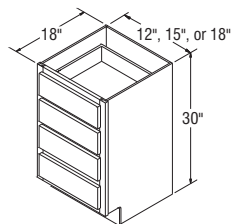

Vanity Four Drawer Bases, 30" High, 18" Deep

VDB1218-4
VDB1518-4
VDB1818-4