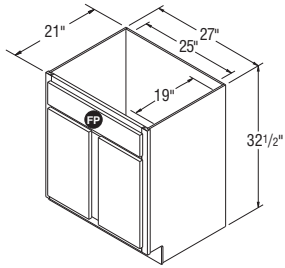

VSB2732.5‡