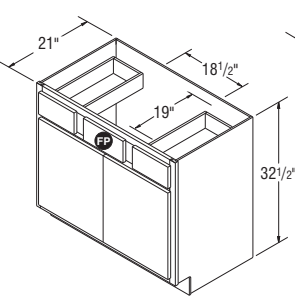

VSB4832.5 FX
VSB5432.5 FX
VSB6032.5 FX

VSB3632.5B FX