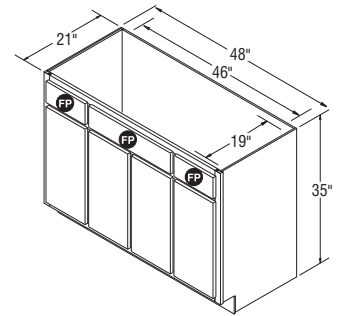

NOTES ✓

- ▶ FP = False Panel.
- ▶ It may be necessary to modify the corner braces/stretcher rails with some sink applications.

Vanity Console Bases, 35" High, 21" Deep

VCB3635[‡]
VCB4235

VCB3635B

VCB4835

[‡]Last order date September 25, 2015.

NOTES ✓

- ▶ Half-depth fixed shelf.
- ▶ 18" deep Vanities available in Standard construction only, with 5-Piece Drawer front option.

Vanity Bases, 30" High, 18" Deep

VB1218
VB1518
VB1818
VB2118

Vanity Bases, 30" High, 21" Deep