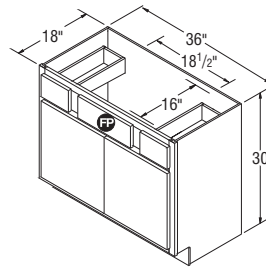

VSB3618B

‡Last order date September 25, 2015.