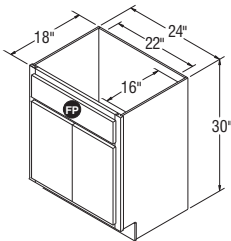

Vanity Sink Bases, 30" High, 18" Deep

NOTES ✓

- FP = False Panel.
- It may be necessary to modify the corner braces/stretcher rails with some sink applications.
- 18" deep Vanities available in Standard construction only, with 5-Piece Drawer front option.
- VSB2418 has butt doors on all door styles.

VSB2418

‡Last order date September 25, 2015.