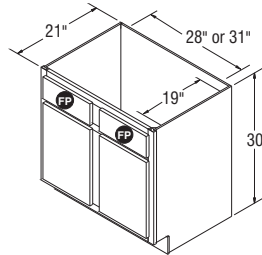

**VSB30[†]
VSB33[†]**