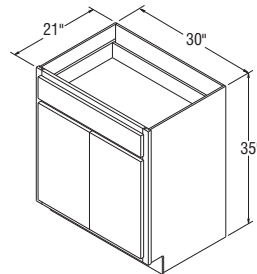

NOTES ✓

- ▶ Half-depth fixed shelf.
- ▶ VB24 has butt doors on all door styles.

VB12 ^{FX}
VB15 ^{FX}
VB18 ^{FX}
VB21 ^{FX}

VB24 ^{FX}

VB30 ^{FX ‡}

VB30B ^{FX}

‡Last order date September 25, 2015.

Vanity Bases, 35" High, 21" Deep

NOTES ✓

- ▶ Half-depth fixed shelf.
- ▶ VB2435 has butt doors on all door styles.

VB1235 ^{FX}
VB1535 ^{FX}
VB1835 ^{FX}
VB2135 ^{FX}

VB2435 ^{FX}

VB3035 ^{FX ‡}

VB3035B ^{FX}

‡Last order date September 25, 2015.

Vanity Base Pull-Out, 35" High, 9" Wide, 21" Deep

NOTES ✓

- ▶ Features a wood Pull-Out unit with adjustable shelves, chrome rail sides, and Full Extension guides.
- ▶ Nantucket and Grayson VBP0935 cabinet doors utilize recessed center panels.