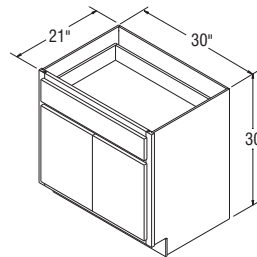

NOTES ✓

- ▶ Half-depth fixed shelf.
- ▶ 18" deep Vanities available in Standard construction only, with 5-Piece Drawer front option.

Vanity Bases, 30" High, 18" Deep

VB1218
VB1518
VB1818
VB2118

Vanity Bases, 30" High, 21" Deep

NOTES ✓

- ▶ Half-depth fixed shelf.
- ▶ VB24 has butt doors on all door styles.

VB12 ^{FX}
VB15 ^{FX}
VB18 ^{FX}
VB21 ^{FX}

VB24 ^{FX}

VB30 ^{FX ‡}

VB30B ^{FX}

‡Last order date September 25, 2015.

Vanity Bases, 35" High, 21" Deep

NOTES ✓

- ▶ Half-depth fixed shelf.
- ▶ VB2435 has butt doors on all door styles.

VB1235 ^{FX}
VB1535 ^{FX}
VB1835 ^{FX}
VB2135 ^{FX}

VB2435 ^{FX}

VB3035 ^{FX ‡}

VB3035B ^{FX}

‡Last order date September 25, 2015.