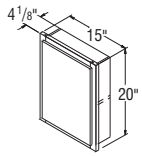

Vanity Wall Cabinet, 20" High, 15" Wide, 4 1/8" Deep

VWC1520*

*Specify L or R on all Arch styles.
Doors will be Arch when ordering these styles.

NOTES ✓

- Must be recess mounted; exterior not finished.
- Cut out dimensions: 13⁷/₈" W x 18⁵/₈" H x 3³/₈" D
- Only available in Standard Construction.
- Includes fixed shelf.