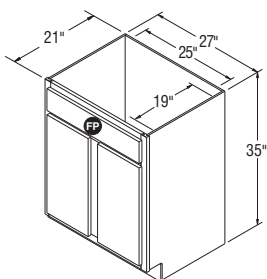

NOTES ✓

- FP = False Panel.
- It may be necessary to modify the corner braces/stretcher rails with some sink applications.
- VSB2435 has butt doors on all door styles.

Vanity Sink Bases, 35" High, 21" Deep

VSB2735[†]

[†]Last order date September 25, 2015.