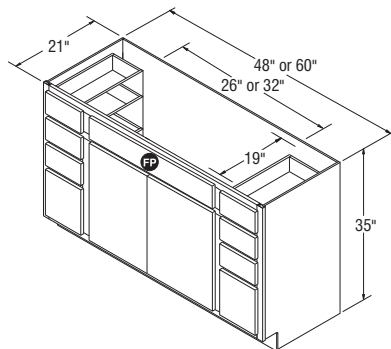

Vanity Double Drawer Bases, 30" High, 21" Deep

NOTES ✓

VDDB42 FX

VDDB48 FX
VDDB60 FX

- ▶ FP = False Panel.
- ▶ VDDB48 and VDDB60 have butt doors on all door styles.
- ▶ Raised panel styles - drawer fronts will convert to raised panel; Full Overlay - 10¼" or higher Partial Overlay - 9⅞" or higher

Vanity Double Drawer Bases, 35" High, 21" Deep

NOTES ✓

VDDB4235 FX

VDDB4835 FX
VDDB6035 FX

- ▶ FP = False Panel.
- ▶ VDDB4835 and VDDB6035 have butt doors on all door styles.
- ▶ Raised panel styles - drawer fronts will convert to raised panel; Full Overlay - 10¼" or higher Partial Overlay - 9⅞" or higher