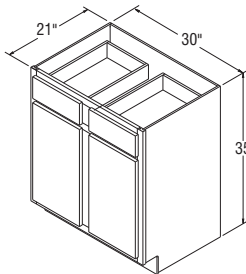

NOTES ✓

- ▶ Half-depth fixed shelf.
- ▶ VB24 has butt doors on all door styles.

VB12 ^{FX}
VB15 ^{FX}
VB18 ^{FX}
VB21 ^{FX}

VB24 ^{FX}

VB30 ^{FX ‡}

VB30B ^{FX}

‡Last order date September 25, 2015.

Vanity Bases, 35" High, 21" Deep

NOTES ✓

- ▶ Half-depth fixed shelf.
- ▶ VB2435 has butt doors on all door styles.

VB1235 ^{FX}
VB1535 ^{FX}
VB1835 ^{FX}
VB2135 ^{FX}

VB2435 ^{FX}

VB3035 ^{FX ‡}

VB3035B ^{FX}

‡Last order date September 25, 2015.

Vanity Base Pull-Out, 35" High, 9" Wide, 21" Deep

NOTES ✓

- ▶ Features a wood Pull-Out unit with adjustable shelves, chrome rail sides, and Full Extension guides.
- ▶ Nantucket and Grayson VBP0935 cabinet doors utilize recessed center panels.