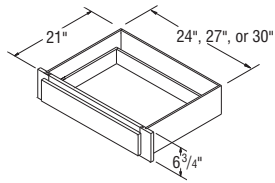

Vanity Drawers Trimmable, 21" Deep (Trimmable 3")

NOTES ✓

- Cabinets may not feature matching exterior laminate, so installation between two adjacent cabinets, walls, and/or panels is recommended.
- Face frame trimmable 3" overall, 1½" on each side.
- Not available in All Plywood Construction.

VDT27 ^{FX}
VDT30 ^{FX}
VDT33 ^{FX}