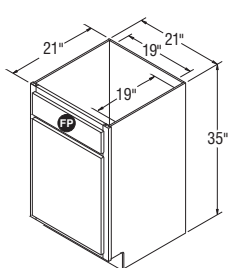

NOTES ✓

- ▶ FP = False Panel.
- ▶ It may be necessary to modify the corner braces/stretcher rails with some sink applications.
- ▶ VSB2435 has butt doors on all door styles.

Vanity Sink Bases, 35" High, 21" Deep