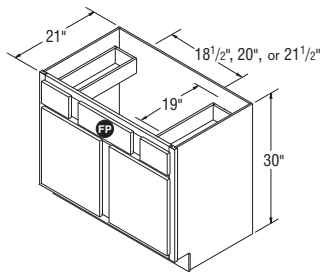

**VSB36 FX †
VSB39 FX
VSB42 FX**