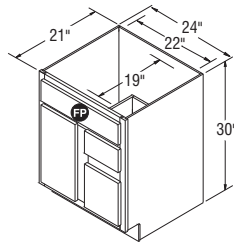

Vanity Door and Drawer Bases, 30" High, 18" Deep

VDD2418*
VDD3018*
VDD3618*

*Specify L or R for which side to locate door.

NOTES ✓

- ▶ FP = False Panel.
- ▶ It may be necessary to modify the corner braces/stretcher rails with some sink applications.
- ▶ Raised panel styles - drawer fronts will convert to raised panel;
Full Overlay - 10¹/₄" or higher
Partial Overlay - 9⁷/₈" or higher

Vanity Door and Drawer Bases, 30" High, 21" Deep

VDD24 FX *

VDD30 FX *
VDD36 FX *

*Specify L or R for which side to locate door.

NOTES ✓

- ▶ FP = False Panel.
- ▶ It may be necessary to modify the corner braces/stretcher rails with some sink applications.
- ▶ Raised panel styles - drawer fronts will convert to raised panel;
Full Overlay - 10¹/₄" or higher
Partial Overlay - 9⁷/₈" or higher