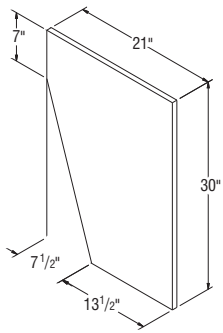

Vanity Tapered End Panel, 30" High, 21" Deep

VTEP

NOTES ✓

- 3/4" thick.
- Veneer panel with front edge banded and both sides finished.