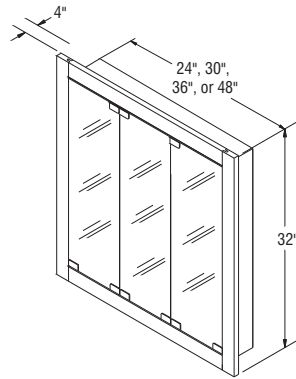

VMC1724

SIDE VIEW

Vanity Tri-View Medicine Cabinet, 32" High, 4" Deep

NOTES ✓

- ▶ Three mirrored doors.
- ▶ Solid wood face frame.
- ▶ Can be surface or recess mounted.
- ▶ Chrome touch latches and hinges are used on doors.
- ▶ Box exterior matches face frame.
- ▶ Three fixed shelves.
- ▶ Cut out for recess:
 - VTMC2432 – 21 5/8" W x 3 15/16" D x 29 3/8" H.
 - VTMC3032 – 27 5/8" W x 3 15/16" D x 29 3/8" H.
 - VTMC3632 – 33 5/8" W x 3 15/16" D x 29 3/8" H.
 - VTMC4832 – 45 5/8" W x 3 15/16" D x 29 3/8" H.