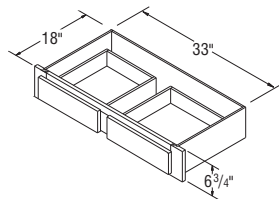

VDT3618

NOTES ✓

- Cabinets may not feature matching exterior laminate, so installation between two adjacent cabinets, walls, and/or panels is recommended.
- Face frame trimmable 3" overall, 1 1/2" on each side.
- 18" deep Vanities available in Standard construction only, with 5-Piece Drawer front option.
- Not available in All Plywood Construction.