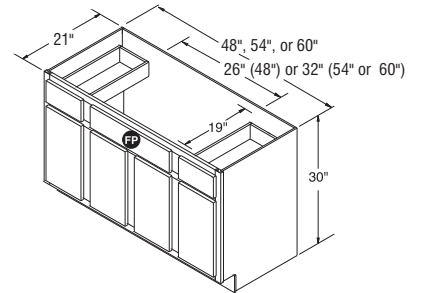

**VSB48 FX
VSB54 FX
VSB60 FX**

[†]Last order date September 25, 2015.