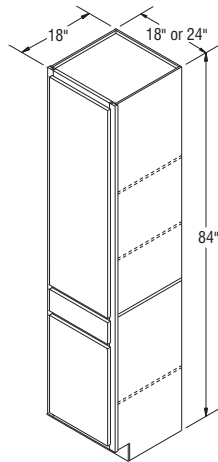

Vanity Double Drawer Bases, 30" High, 21" Deep

NOTES ✓

VDDB42 FX

VDDB48 FX
VDDB60 FX

- ▶ FP = False Panel.
- ▶ VDDB48 and VDDB60 have butt doors on all door styles.
- ▶ Raised panel styles - drawer fronts will convert to raised panel; Full Overlay - 10¼" or higher Partial Overlay - 9⅞" or higher

Vanity Sink Drawer Base, 35" High, 60" Wide, 21" Deep

VSD6035 FX

NOTES ✓

- ▶ FP = False Panel.
- ▶ Four doors (two butt each end), three center drawers, two false drawer fronts, 18" wide (each side) and 19" deep space for sink opening (each side).
- ▶ Cabinet is 57" wide.
- ▶ Front frame is 60" wide.
- ▶ Front end rails are each 3" and can be trimmed 1½" each.
- ▶ Raised panel styles - drawer fronts will convert to raised panel;
Full Overlay - 10¼" or higher
Partial Overlay - 9⅞" or higher

NOTES ✓

- ▶ Must be recess mounted; exterior not finished.
- ▶ Cut out dimensions: 13⁷/₈" W x 18⁵/₈" H x 3³/₈" D
- ▶ Only available in Standard Construction.
- ▶ Includes fixed shelf.

Vanity Tank Topper, 31" High, 24" Wide, 9" Deep

Linen Closets with Drawer, 84" High, 18" Deep

LCD1818 *
LCD2418 *

*Specify L or R on all styles.

Linen Closets with Drawer, 84" High, 21" Deep

LCD18 FX *

LCD24 FX *

*Specify L or R on all styles.

NOTES ✓