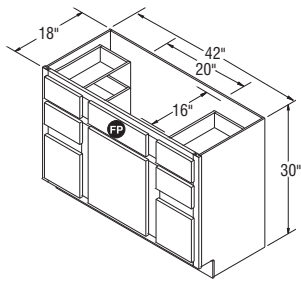

Vanity Door and Drawer Bases, 30" High, 21" Deep

VDD24 FX *

VDD30 FX *
VDD36 FX *

*Specify L or R for which side to locate door.

NOTES ✓

- ▶ FP = False Panel.
- ▶ It may be necessary to modify the corner braces/stretcher rails with some sink applications.
- ▶ Raised panel styles - drawer fronts will convert to raised panel;
Full Overlay - 10¹/₄" or higher
Partial Overlay - 9⁷/₈" or higher

Vanity Door and Drawer Bases, 35" High, 21" Deep

VDD2435 FX *

VDD3035 FX *
VDD3635 FX *

*Specify L or R for which side to locate door.

Vanity Double Drawer Bases, 30" High, 18" Deep

NOTES ✓

VDDB4218

VDDB4818

- ▶ FP = False Panel.
- ▶ 18" deep Vanities available in Standard construction only, with 5-Piece Drawer front option.
- ▶ VDDB4818 has butt doors on all door styles.
- ▶ Raised panel styles - drawer fronts will convert to raised panel; Full Overlay - 10¼" or higher Partial Overlay - 9⅞" or higher