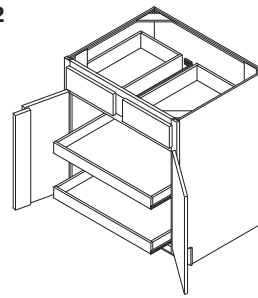

▶ See Base Pots and Pans Pullout BPPP24 on page 86 and Base Cabinet with Roll Tray and Lid Organizer B30RT-2LO on page 84.

**BPPP24**

**B30RT-2LO**

**DCR2430**

**BEC12**

**NOTES** ✓

Work Zone **1** Food Storage.  
▶ See Diagonal Corner Roto Wall Cabinet DCR2430 on page 73.

Work Zone **2** Preparation.  
▶ See Base End Cabinet BEC12 on page 94.  
▶ Includes one 12" deep fixed shelf.

**B09**

**BPP09**

**NOTES** ✓

Work Zone **2** Preparation.  
Work Zone **3** Cooking.  
▶ See Base Cabinet B09 on page 80.

Work Zone **1** Food Storage.  
▶ See Base Pantry Pullout Cabinet BPP09 on page 81.

**B27RT-2**

**B30RT-2-B36RT-2**

**NOTES** ✓

Work Zone **1** Food Storage.  
Work Zone **3** Cooking.  
▶ See Base Cabinets with Double Roll Trays B24DDRT-2, B27RT-2 on page 83 and B30RT-2-B36RT-2 on page 84.

**NOTES** ✓

- Work Zone **1** Food Storage.
- Work Zone **3** Cooking.
- ▶ See Base Cabinets with Double Roll Trays B39RT-2-B48RT-2 on page 84.
- Work Zone **5** Household Planning.
- ▶ See Wine Cube WCUBE30 on page 65.