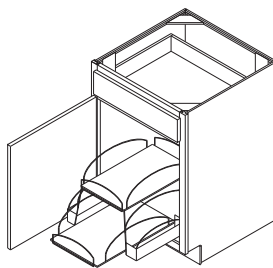

**NOTES** ✓

- Work Zone **1** Food Storage.
- Work Zone **2** Preparation.
- Work Zone **3** Cooking.

▶ See Base Cabinets BSC30PR and BSC30RP on page 85.

**BSC30PR**

**BSC30RP**

**NOTES** ✓

- Work Zone **1** Food Storage.
- Work Zone **2** Preparation.
- Work Zone **3** Cooking.

▶ See Base SuperCabinet™ BSC36PRP on page 86.

- Work Zone **4** Cleanup.

▶ See Sink Base SuperCabinet™ SB30STS and SB36STS on page 88.

**BSC36PRP**

**SB30STS  
SB36STS**

**NOTES** ✓

- Work Zone **3** Cooking.

▶ See Base Pots and Pans Pullout BPPP24 on page 86 and Base Cabinet with Roll Tray and Lid Organizer B30RT-2LO on page 84.

**BPPP24**

**B30RT-2LO**

**DCR2430**

**BEC12**

**NOTES** ✓

Work Zone **1** Food Storage.  
▶ See Diagonal Corner Roto Wall Cabinet DCR2430 on page 73.

Work Zone **2** Preparation.  
▶ See Base End Cabinet BEC12 on page 94.  
▶ Includes one 12" deep fixed shelf.

**B09**

**BPP09**

**NOTES** ✓

Work Zone **2** Preparation.  
Work Zone **3** Cooking.  
▶ See Base Cabinet B09 on page 80.