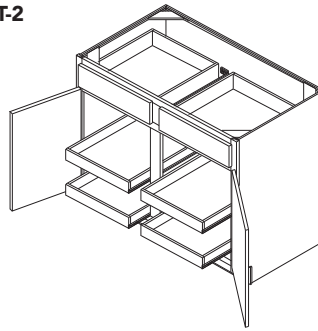

WCUBE30

NOTES ✓

- Work Zone **1** Food Storage.
- Work Zone **3** Cooking.
- See Base Cabinets with Double Roll Trays B39RT-2-B48RT-2 on page 84.
- Work Zone **5** Household Planning.
- See Wine Cube WCUBE30 on page 65.

B39RT-2-B48RT-2