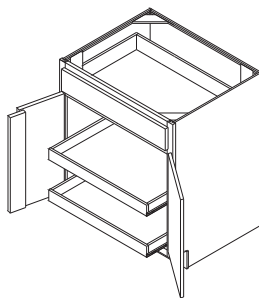

▶ See Base Pots and Pans Pullout BPPP24 on page 86 and Base Cabinet with Roll Tray and Lid Organizer B30RT-2LO on page 84.

**BPPP24**

**B30RT-2LO**

**DCR2430**

**BEC12**

**NOTES** ✓

Work Zone **1** Food Storage.  
▶ See Diagonal Corner Roto Wall Cabinet DCR2430 on page 73.

Work Zone **2** Preparation.  
▶ See Base End Cabinet BEC12 on page 94.  
▶ Includes one 12" deep fixed shelf.

**B09**

**BPP09**

**NOTES** ✓

Work Zone **2** Preparation.  
Work Zone **3** Cooking.  
▶ See Base Cabinet B09 on page 80.

Work Zone **1** Food Storage.  
▶ See Base Pantry Pullout Cabinet BPP09 on page 81.

**B27RT-2**

**B30RT-2-B36RT-2**

**NOTES** ✓

Work Zone **1** Food Storage.  
Work Zone **3** Cooking.  
▶ See Base Cabinets with Double Roll Trays B24DDRT-2, B27RT-2 on page 83 and B30RT-2-B36RT-2 on page 84.

**NOTES** ✓

- Work Zone **1** Food Storage.
- Work Zone **3** Cooking.
- ▶ See Base Cabinets with Double Roll Trays B39RT-2-B48RT-2 on page 84.
- Work Zone **5** Household Planning.
- ▶ See Wine Cube WCUBE30 on page 65.