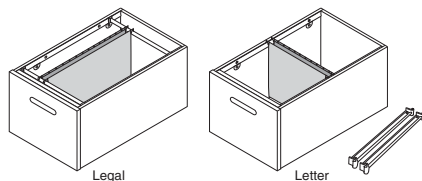

Activity Center TV Open, 84" High, 45" Wide, 23 3/4" Deep

ACTVOL4584

Activity Center Pier Open, 78" High, 21" Wide, 21" Deep

ACPOL2178 *

NOTES ✓

- ▶ Includes three 3/4" thick adjustable shelves.
 - ▶ Wide bottom rail.
 - ▶ Matching Aristex® interior.
- *Specify L or R on all styles.

DESIGN SOLUTIONS

Work Zone **5** Household Planning.

- ▶ Use Other Room cabinets, such as Bookcases, Activity Centers, and File Drawers, to coordinate with the kitchen to create new workspaces or other areas of interest throughout the home.

Vanity File Drawer Base, 30" High, 18" Wide, 21" Deep

VFDB18 FX

Standard Construction

Select/Ply Select Construction

NOTES ✓

- ▶ Includes two full height drawers with Full Extension guides.
- ▶ Includes hanging file system for folders.
- ▶ Includes wide bottom rail, no recessed Toe-kick.
- ▶ It is recommended that this unit be fastened to the wall when installing.
- ▶ Interior dimension for wood dovetail file drawer is: 12 5/8" W x 16 5/8" D x 9 1/4" H.
- ▶ Interior dimension for standard file drawer is: 12 31/32" W x 19" D x 9 5/8" H.
- ▶ Standard Construction accommodates front-to-back and side-to-side filing of letter documents and side-to-side filing of legal documents.
- ▶ Select and Ply Select Construction accommodate side-to-side filing only of letter and legal documents. Drawer width will not permit front-to-back filing.