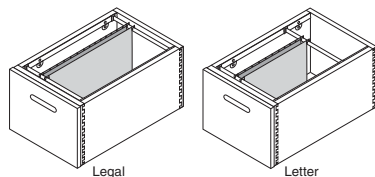

Vanity File Drawer Base, 30" High, 18" Wide, 21" Deep

VFDB18 FX

Standard Construction

Select/Ply Select Construction

NOTES ✓

- ▶ Includes two full height drawers with Full Extension guides.
- ▶ Includes hanging file system for folders.
- ▶ Includes wide bottom rail, no recessed Toe-kick.
- ▶ It is recommended that this unit be fastened to the wall when installing.
- ▶ Interior dimension for wood dovetail file drawer is: 12 5/8" W x 16 5/8" D x 9 1/4" H.
- ▶ Interior dimension for standard file drawer is: 12 31/32" W x 19" D x 9 5/8" H.
- ▶ Standard Construction accommodates front-to-back and side-to-side filing of letter documents and side-to-side filing of legal documents.
- ▶ Select and Ply Select Construction accommodate side-to-side filing only of letter and legal documents. Drawer width will not permit front-to-back filing.

Vanity File Drawer, 30" High, 21" Deep

VFD18 FX

VFD21 FX

Standard/Select/Ply Select Construction

NOTES ✓

- ▶ The bottom drawer is deep for standard 8 1/2" x 11" files and includes two adjustable hanging rods and four hanging clips.
- ▶ Bottom file drawer has 3/4 extension guides.
- ▶ Interior dimension for undermount file drawer is:
VFD18 – 13 1/16" W x 16 5/8" D x 9 1/4" H.
VFD21 – 16 1/16" W x 16 5/8" D x 9 1/4" H.
- ▶ Interior dimension for standard file drawer is:
VFD18 – 12 31/32" W x 19" D x 9 5/8" H.
VFD21 – 15 31/32" W x 19" D x 9 5/8" H.
- ▶ Accommodates both letter and legal documents.