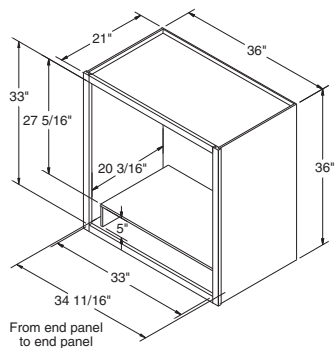

Bookcase Bases, 30" High, 21" Deep

Base Single Door

BKB1230
BKB1530
BKB1830

Base Double Door

BKB2430

Base Double Door

BKB3030
BKB3630

Base Double Door

BKB4230

Activity Center Open, 36" High, 36" Wide, 21" Deep

ACTVOL3636

NOTES ✓

- ▶ Cabinets include black laminate VCR shelf shipped unattached. (White styles will have a white laminate shelf).
- ▶ Matching Aristex® interior.
- ▶ Fully enclosed back panel.
- ▶ Designed to sit atop Bookcase Base cabinet with installed countertop.
- ▶ Designed to accommodate most 27" televisions. Please check the TV manufacturer's specifications before purchasing.