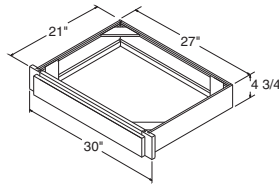

Kneespace Drawer, 4 3/4" High, 30" Wide, 21" Deep (Trimmable)

KDT30 FX