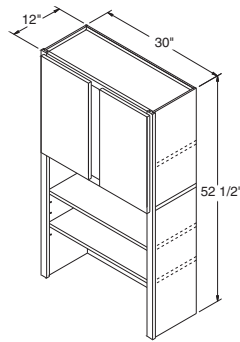

NOTES ✓

- ▶ Includes three 3/4" thick adjustable shelves.
- ▶ Matching Aristex® interior.
- ▶ Designed to mount on the Bookcase Base cabinet with countertop.

DESIGN SOLUTIONS

Work Zone **5** Household Planning.

- ▶ Use Other Room cabinets, such as Bookcases, Activity Centers, and File Drawers, to coordinate with the kitchen to create new workspaces or other areas of interest throughout the home.

Bookcase with Doors, 52 1/2" High, 30" Wide, 12" Deep

BKWD3052.5

NOTES ✓

- ▶ Includes one 3/4" thick full-depth adjustable shelf.
- ▶ Matching Aristex® interior.
- ▶ 30" and 36" cabinets include center stile attached to the left door.
- ▶ Does not include countertop.