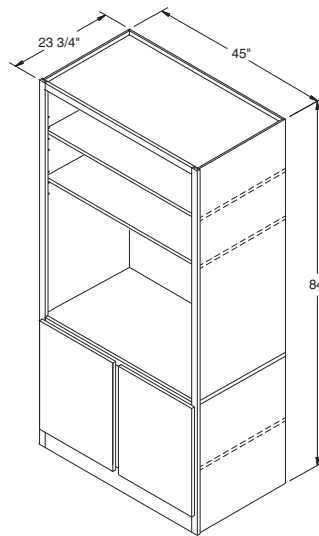

Activity Center Topper, 18" High, 36" Wide, 21" Deep

ACTOL3618
ACTOL3618

NOTES ✓

- ▶ Includes three 3/4" thick adjustable shelves.
- ▶ Matching Aristex® interior.
- ▶ Wide bottom rail.
- ▶ Fully enclosed back panel.
- ▶ Designed to accommodate most 36" televisions. Please check the TV manufacturer's specifications before purchasing.
- ▶ 43" opening width. Please check the TV manufacturer's specifications before purchasing.

Activity Center TV Open, 84" High, 45" Wide, 23 3/4" Deep

ACTVOL4584

Activity Center Pier Open, 78" High, 21" Wide, 21" Deep

ACPOL2178 *

NOTES ✓

- ▶ Includes three 3/4" thick adjustable shelves.
 - ▶ Wide bottom rail.
 - ▶ Matching Aristex® interior.
- *Specify L or R on all styles.