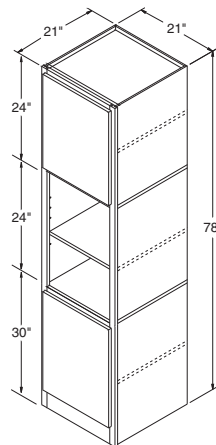

Activity Center Topper, 18" High, 36" Wide, 21" Deep

ACTOL3618
ACTOL3618

NOTES ✓

- ▶ Includes three 3/4" thick adjustable shelves.
- ▶ Matching Aristex® interior.
- ▶ Wide bottom rail.
- ▶ Fully enclosed back panel.
- ▶ Designed to accommodate most 36" televisions. Please check the TV manufacturer's specifications before purchasing.
- ▶ 43" opening width. Please check the TV manufacturer's specifications before purchasing.

Activity Center TV Open, 84" High, 45" Wide, 23 3/4" Deep

ACTVOL4584

Activity Center Pier Open, 78" High, 21" Wide, 21" Deep

ACPOL2178 *

NOTES ✓

- ▶ Includes three 3/4" thick adjustable shelves.
 - ▶ Wide bottom rail.
 - ▶ Matching Aristex® interior.
- *Specify L or R on all styles.

Vanity File Drawer Base, 30" High, 18" Wide, 21" Deep

VFDB18 FX

Standard Construction

Select/Ply Select Construction

NOTES ✓

- ▶ Includes two full height drawers with Full Extension guides.
- ▶ Includes hanging file system for folders.
- ▶ Includes wide bottom rail, no recessed Toe-kick.
- ▶ It is recommended that this unit be fastened to the wall when installing.
- ▶ Interior dimension for wood dovetail file drawer is: 12 5/8" W x 16 5/8" D x 9 1/4" H.
- ▶ Interior dimension for standard file drawer is: 12 31/32" W x 19" D x 9 5/8" H.
- ▶ Standard Construction accommodates front-to-back and side-to-side filing of letter documents and side-to-side filing of legal documents.
- ▶ Select and Ply Select Construction accommodate side-to-side filing only of letter and legal documents. Drawer width will not permit front-to-back filing.