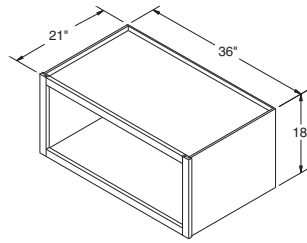

Activity Center Topper, 18" High, 36" Wide, 21" Deep

ACTOL3618
ACTOL3618

NOTES ✓

- ▶ Includes three 3/4" thick adjustable shelves.
- ▶ Matching Aristex® interior.
- ▶ Wide bottom rail.
- ▶ Fully enclosed back panel.
- ▶ Designed to accommodate most 36" televisions. Please check the TV manufacturer's specifications before purchasing.
- ▶ 43" opening width. Please check the TV manufacturer's specifications before purchasing.