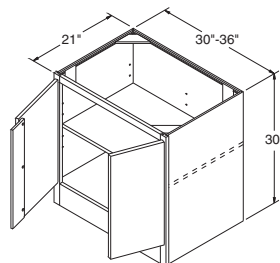

Bookcase Bases, 30" High, 21" Deep

Base Single Door

BKB1230
BKB1530
BKB1830

Base Double Door

BKB2430

Base Double Door

BKB3030
BKB3630

Base Double Door

BKB4230

Activity Center Open, 36" High, 36" Wide, 21" Deep

ACTVOL3636

NOTES ✓

- ▶ Cabinets include black laminate VCR shelf shipped unattached. (White styles will have a white laminate shelf).
- ▶ Matching Aristex® interior.
- ▶ Fully enclosed back panel.
- ▶ Designed to sit atop Bookcase Base cabinet with installed countertop.
- ▶ Designed to accommodate most 27" televisions. Please check the TV manufacturer's specifications before purchasing.