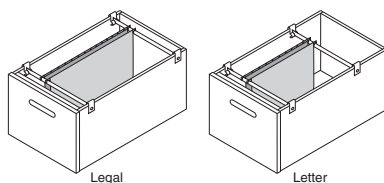

Vanity File Drawer Base, 30" High, 18" Wide, 21" Deep

VFDB18 FX

Standard Construction

Select/Ply Select Construction

NOTES ✓

- ▶ Includes two full height drawers with Full Extension guides.
- ▶ Includes hanging file system for folders.
- ▶ Includes wide bottom rail, no recessed Toe-kick.
- ▶ It is recommended that this unit be fastened to the wall when installing.
- ▶ Interior dimension for wood dovetail file drawer is: 12 5/8" W x 16 5/8" D x 9 1/4" H.
- ▶ Interior dimension for standard file drawer is: 12 31/32" W x 19" D x 9 5/8" H.
- ▶ Standard Construction accommodates front-to-back and side-to-side filing of letter documents and side-to-side filing of legal documents.
- ▶ Select and Ply Select Construction accommodate side-to-side filing only of letter and legal documents. Drawer width will not permit front-to-back filing.

Vanity File Drawer, 30" High, 21" Deep

VFD18 FX

VFD21 FX

Standard/Select/Ply Select Construction

NOTES ✓

- ▶ The bottom drawer is deep for standard 8 1/2" x 11" files and includes two adjustable hanging rods and four hanging clips.
- ▶ Bottom file drawer has 3/4 extension guides.
- ▶ Interior dimension for undermount file drawer is:
VFD18 – 13 1/16" W x 16 5/8" D x 9 1/4" H.
VFD21 – 16 1/16" W x 16 5/8" D x 9 1/4" H.
- ▶ Interior dimension for standard file drawer is:
VFD18 – 12 31/32" W x 19" D x 9 5/8" H.
VFD21 – 15 31/32" W x 19" D x 9 5/8" H.
- ▶ Accommodates both letter and legal documents.