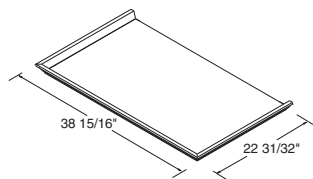

*Must specify L or R.

MC2412 *

Moulding Cap, 38¹⁵/₁₆" Wide, 22³¹/₃₂" Deep

MC3621

NOTES ✓

- ▶ Moulding caps are constructed with Full Overlay Crown Moulding.
- ▶ Designed to fit on top of ACTVOL3636, ACTV3636, and ACTOL3618.
- ▶ Panel will be unfinished.