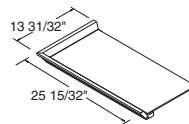

Moulding Cap, 25 15/32" Wide, 13 31/32" Deep

NOTES ✓

- Moulding caps are constructed with Full Overlay Crown Moulding.
- Designed to fit on top of BK2464.5 and BK2452.5.
- MC2412 will also fit flanking 24" wide Wall cabinets.
- Panel will be unfinished.

*Must specify L or R.

MC2412 *