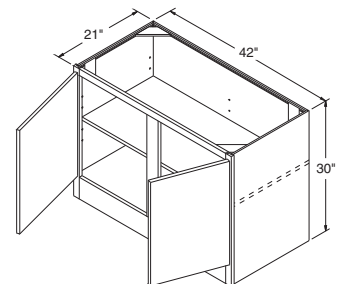

Bookcase Bases, 30" High, 21" Deep

Base Single Door

BKB1230
BKB1530
BKB1830

Base Double Door

BKB2430

Base Double Door

BKB3030
BKB3630

Base Double Door

BKB4230

Activity Center Open, 36" High, 36" Wide, 21" Deep

ACTVOL3636

NOTES ✓

- ▶ Cabinets include black laminate VCR shelf shipped unattached. (White styles will have a white laminate shelf).
- ▶ Matching Aristex® interior.
- ▶ Fully enclosed back panel.
- ▶ Designed to sit atop Bookcase Base cabinet with installed countertop.
- ▶ Designed to accommodate most 27" televisions. Please check the TV manufacturer's specifications before purchasing.