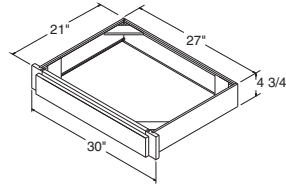

NOTES ✓

- Face frame trimmable 3" overall, 1 1/2" on each side.
- Drawer front flips down for access to keyboard.
- Nantucket and Wentworth have a slab drawer front.

DESIGN SOLUTIONS

Work Zone **5** Household Planning.

- Use Other Room cabinets, such as Bookcases, Activity Centers, and File Drawers, to coordinate with the kitchen to create new workspaces or other areas of interest throughout the home.

Keyboard Tray, 4 3/4" High, 30" Wide, 21" Deep (Trimmable)

KTT30