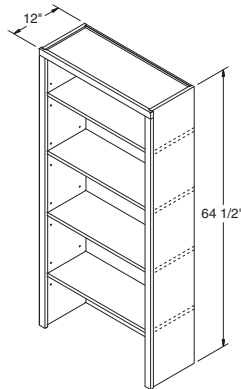

Bookcases, 64½" High, 12" Deep

BK2464.5
BK3064.5
BK3664.5
BK4264.5

NOTES ✓

- Includes four 3/4" thick adjustable veneer shelves.
- Matching Aristex® interior.
- Designed to mount on the Bookcase Base cabinet with countertop.
- For loads on shelves over 60 lbs., Aristokraft recommends the use of a shelf support kit. (See page 158.)

DESIGN SOLUTIONS

1. Work Zone **5** Household Planning.
2. Use Other Room cabinets, such as Bookcases, Activity Centers, and File Drawers, to coordinate with the kitchen to create new workspaces or other areas of interest throughout the home.