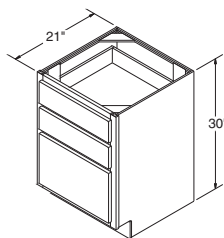

Vanity File Drawer Base, 30" High, 18" Wide, 21" Deep

VFDB18 FX

Standard Construction

Select/Ply Select Construction

NOTES ✓

- ▶ Includes two full height drawers with Full Extension guides.
- ▶ Includes hanging file system for folders.
- ▶ Includes wide bottom rail, no recessed Toe-kick.
- ▶ It is recommended that this unit be fastened to the wall when installing.
- ▶ Interior dimension for wood dovetail file drawer is: 12 5/8" W x 16 5/8" D x 9 1/4" H.
- ▶ Interior dimension for standard file drawer is: 12 31/32" W x 19" D x 9 5/8" H.
- ▶ Standard Construction accommodates front-to-back and side-to-side filing of letter documents and side-to-side filing of legal documents.
- ▶ Select and Ply Select Construction accommodate side-to-side filing only of letter and legal documents. Drawer width will not permit front-to-back filing.

Vanity File Drawer, 30" High, 21" Deep

VFD18 FX

VFD21 FX

Standard/Select/Ply Select Construction

NOTES ✓

- ▶ The bottom drawer is deep for standard 8 1/2" x 11" files and includes two adjustable hanging rods and four hanging clips.
- ▶ Bottom file drawer has 3/4 extension guides.
- ▶ Interior dimension for undermount file drawer is:
VFD18 – 13 1/16" W x 16 5/8" D x 9 1/4" H.
VFD21 – 16 1/16" W x 16 5/8" D x 9 1/4" H.
- ▶ Interior dimension for standard file drawer is:
VFD18 – 12 31/32" W x 19" D x 9 5/8" H.
VFD21 – 15 31/32" W x 19" D x 9 5/8" H.
- ▶ Accommodates both letter and legal documents.