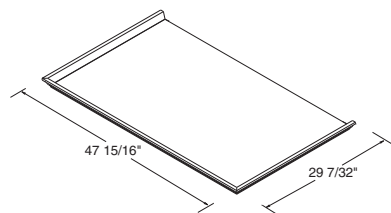

Moulding Cap, 47¹⁵/₁₆" Wide, 29⁷/₃₂" Deep

MC4527

NOTES ✓

- Moulding caps are constructed with Full Overlay Crown Moulding.
- Designed to fit on top of ACTVOL4584 when pulled 3 1/2" out from wall.
- Panel will be unfinished.