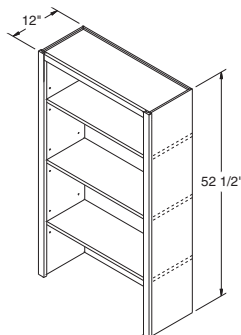

Bookcases, 52½" High, 12" Deep

BK2452.5
BK3052.5
BK3652.5
BK4252.5

NOTES ✓

- Includes three 3/4" thick adjustable veneer shelves.
- Matching Aristex® interior.
- Designed to mount on the Bookcase Base cabinet with countertop.
- For loads on shelves over 60 lbs., Aristokraft recommends the use of a shelf support kit. (See page 158.)

DESIGN SOLUTIONS

1. Work Zone **5** Household Planning.
2. Use Other Room cabinets, such as Bookcases, Activity Centers, and File Drawers, to coordinate with the kitchen to create new workspaces or other areas of interest throughout the home.