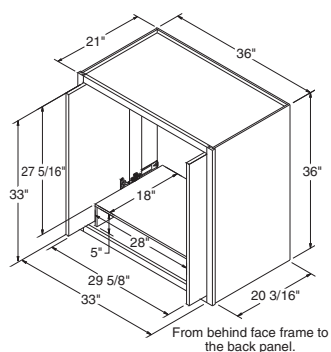

Activity Center with Pocket Doors, 36" High, 36" Wide, 21" Deep

ACTV3636

NOTES ✓

- Cabinets include black laminate VCR shelf shipped unattached. (White styles will have a white laminate shelf).
- Matching Aristex® interior.
- Wide bottom rail.
- Fully enclosed back panel.
- Only available in Square door styles.
- Designed to sit atop Bookcase Base cabinet with installed countertop.
- Designed to accommodate most 27" televisions. Please check the TV manufacturer's specifications before purchasing.

DESIGN SOLUTIONS

1. Work Zone **5** Household Planning.
2. Use Other Room cabinets, such as Bookcases, Activity Centers, and File Drawers, to coordinate with the kitchen to create new workspaces or other areas of interest throughout the home.