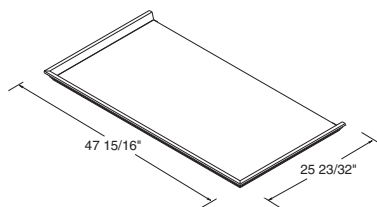

Moulding Cap, 47¹⁵/₁₆" Wide, 25²³/₃₂" Deep

MC4524

NOTES ✓

- Moulding caps are constructed with Full Overlay Crown Moulding.
- Designed to fit on top of ACTVOL4584.
- Panel will be unfinished.