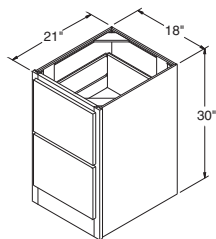

Activity Center TV Open, 84" High, 45" Wide, 23 3/4" Deep

ACTVOL4584

Activity Center Pier Open, 78" High, 21" Wide, 21" Deep

ACPOL2178 *

NOTES ✓

- ▶ Includes three 3/4" thick adjustable shelves.
 - ▶ Wide bottom rail.
 - ▶ Matching Aristex® interior.
- *Specify L or R on all styles.

Vanity File Drawer Base, 30" High, 18" Wide, 21" Deep

VFDB18 FX

Standard Construction

Select/Ply Select Construction

NOTES ✓

- ▶ Includes two full height drawers with Full Extension guides.
- ▶ Includes hanging file system for folders.
- ▶ Includes wide bottom rail, no recessed Toe-kick.
- ▶ It is recommended that this unit be fastened to the wall when installing.
- ▶ Interior dimension for wood dovetail file drawer is: 12 5/8" W x 16 5/8" D x 9 1/4" H.
- ▶ Interior dimension for standard file drawer is: 12 31/32" W x 19" D x 9 5/8" H.
- ▶ Standard Construction accommodates front-to-back and side-to-side filing of letter documents and side-to-side filing of legal documents.
- ▶ Select and Ply Select Construction accommodate side-to-side filing only of letter and legal documents. Drawer width will not permit front-to-back filing.