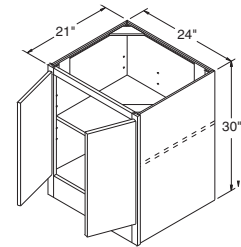

Bookcase Bases, 30" High, 21" Deep

Base Single Door

BKB1230
BKB1530
BKB1830

Base Double Door

BKB2430

Base Double Door

BKB3030
BKB3630

Base Double Door

BKB4230

Activity Center Open, 36" High, 36" Wide, 21" Deep

ACTVOL3636

NOTES ✓

- ▶ Cabinets include black laminate VCR shelf shipped unattached. (White styles will have a white laminate shelf).
- ▶ Matching Aristex® interior.
- ▶ Fully enclosed back panel.
- ▶ Designed to sit atop Bookcase Base cabinet with installed countertop.
- ▶ Designed to accommodate most 27" televisions. Please check the TV manufacturer's specifications before purchasing.