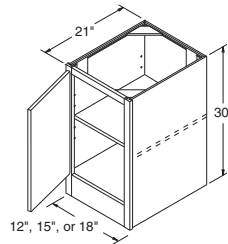

Bookcase Bases, 30" High, 21" Deep

Base Single Door

BKB1230
BKB1530
BKB1830