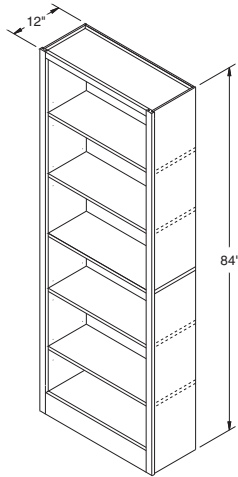

Bookcases, 84" High, 12" Deep

BK3084
BK3684

NOTES ✓

- ▶ Includes five 3/4" thick veneer shelves—four adjustable and one fixed center shelf.
- ▶ Matching Aristex® interior.
- ▶ Wide bottom rail.
- ▶ For loads on shelves over 60 lbs., Aristokraft recommends the use of a shelf support kit. (See page 158.)

Bookcases, 64½" High, 12" Deep

BK2464.5
BK3064.5
BK3664.5
BK4264.5

NOTES ✓

- ▶ Includes four 3/4" thick adjustable veneer shelves.
- ▶ Matching Aristex® interior.
- ▶ Designed to mount on the Bookcase Base cabinet with countertop.
- ▶ For loads on shelves over 60 lbs., Aristokraft recommends the use of a shelf support kit. (See page 158.)

Vanity File Drawer Base, 30" High, 18" Wide, 21" Deep

VFDB18 FX

Standard Construction

Select/Ply Select Construction

NOTES ✓

- ▶ Includes two full height drawers with Full Extension guides.
- ▶ Includes hanging file system for folders.
- ▶ Includes wide bottom rail, no recessed Toe-kick.
- ▶ It is recommended that this unit be fastened to the wall when installing.
- ▶ Interior dimension for wood dovetail file drawer is: 12 5/8" W x 16 5/8" D x 9 1/4" H.
- ▶ Interior dimension for standard file drawer is: 12 31/32" W x 19" D x 9 5/8" H.
- ▶ Standard Construction accommodates front-to-back and side-to-side filing of letter documents and side-to-side filing of legal documents.
- ▶ Select and Ply Select Construction accommodate side-to-side filing only of letter and legal documents. Drawer width will not permit front-to-back filing.